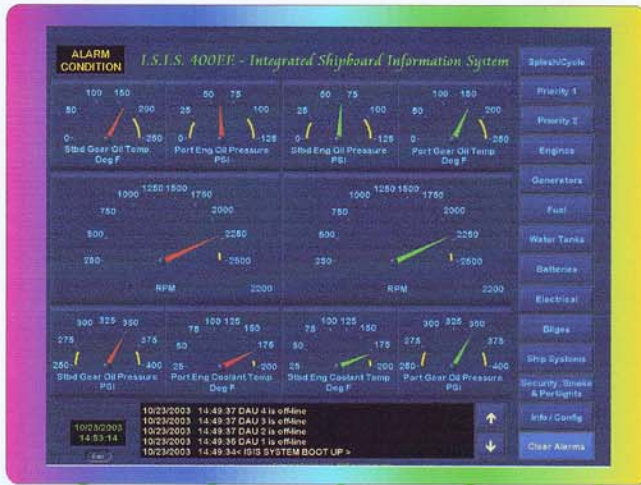

RGM's newest model features a Shipboard Maintenance Program and additional data storage capabilities!

I.S.I.S. 400ME

RGM Industries Inc., the leader in INTEGRATED SHIPBOARD INFORMATION SYSTEMS presents the Model 400ME. The 400ME continues the trusted modular design of the I.S.I.S. family. I.S.I.S. products use advanced fiber optic networks, intelligent data acquisition units, proven software and factory authorized sensor options to create a system that is reliable, easy to use and easy to maintain.

The 400ME offers a convenient "gauge" graphic package. The system operates with a switchpad with four command buttons; no keyboard, support equipment or computer skills are required. Commands are easily executed through on screen navigation menus. Alarms are reported immediately in plain language without the requirement to navigate to an "alarm area" regardless of which screen or command operation is underway. The Model 400ME interfaces directly with onboard audio/visual equipment to allow the distribution of information anywhere onboard.

The Model 400ME offers integration with most OEM diesel mechanical engines via analog sensors. The engines are monitored in real time to provide historical operating data that can reduce insurance costs, simplify service responsibilities and increase resale value. I.S.I.S. Model 400ME functions as the primary engine monitoring system potentially eliminating the need for mechanical gauges and wiring. Critical engine alarms are preset but can be changed by the owner/captain within prescribed limits. Individual sensor alarm values and screen attributes may be changed through a secure protected screen. Password protection prevents unauthorized system tampering.